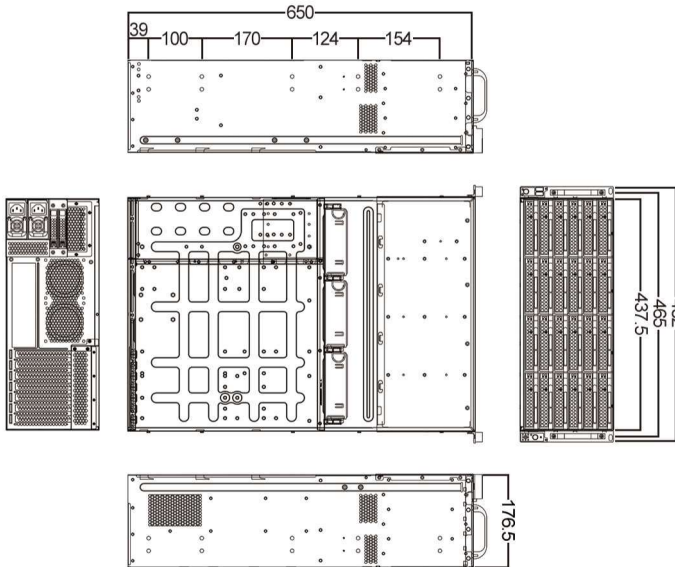

Direct Calls / WhatsApp: +62 821 146 11732

Specification

Component	Description
Dimension	650mm(D) x 437.5mm(W) x 176.5mm(H)
Material	1.0mm SGCC Zinc-Coated Steel
HDD Bay	24x3.5" hot-swap Sata/Sas drive bays, built-in 2x2.5" drive bays
Cooling Fan	3pcs 12038 fans
HDD Tray	Anti-EMI design, compatible with 2.5"/3.5" HDD
Suitable M/B	Support motherboard size up to 13.68"x13"
HDD Backplane	6Gb/s backplane(Optional 12Gb/s), compatible with SATA/SAS HDD, with temperature control, SGPIO, Hard disk time sharing start
Suitable PSU	Standard 2U/ATX power supply and redundant power supply
System Control	Power LED, Reset, Power SW, HDD LED, NIC LEDx2, UID LED, UID SW, OH/Fan Fail LED, PWR Fail LED, USB2.0x2
Applications	Cloud storage, cloud computing, security monitoring, etc

Similar model: S455-24, Dimension: 560mm(D) x 437.5mm(W) x 176.5mm(H), Max support 12" x 10.5" motherboard

- ①. Switch Components
- ②. HDD Tray
- ③. Top Cover Fastening Button

Model Dimensions

- ①. Redundant power supply or standard PS2 power supply
- ②. 2*2.5" HDD/SSD
- ③. 8CM Fan Position
- ④. PCI/PCIE Expansion Slots
- ⑤. 12038 hot-swap Fan Module