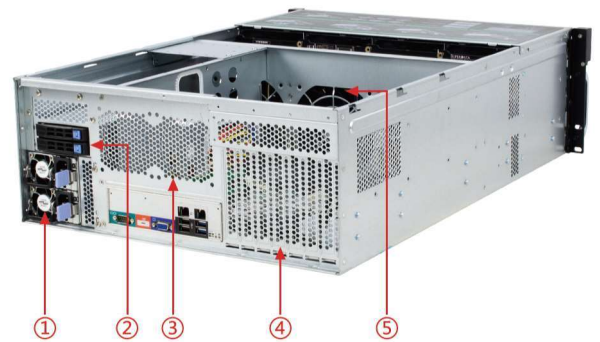

Direct Calls / WhatsApp: +62 821 146 11732

Specification

Component	Description
Dimension	650mm(D) x 437.5mm(W) x 176.5mm(H)
Material	1.0mm SGCC Zinc-Coated Steel
HDD Bay	24x3.5" hot-swap Sata/Sas drive bays, built-in 2x2.5" drive bays
Cooling Fan	3pcs 12038 fans
HDD Tray	Anti-EMI design, compatible with 2.5"/3.5" HDD
Suitable M/B	Support motherboard size up to 13.68"x13"
HDD Backplane	6Gb/s backplane(Optional 12Gb/s), compatible with SATA/SAS HDD, with temperature control, SGPIO, Hard disk time sharing start
Suitable PSU	Standard 2U/ATX power supply and redundant power supply
System Control	Power LED, Reset, Power SW, HDD LED, NIC LEDx2, UID LED, UID SW, OH/Fan Fail LED, PWR Fail LED, USB2.0x2
Applications	Cloud storage, cloud computing, security monitoring, etc

Similar model: S455-24, Dimension: 560mm(D) x 437.5mm(W) x 176.5mm(H), Max support 12" x 10.5" motherboard

- ①. Switch Components
- ②. HDD Tray
- ③. Top Cover Fastening Button

Model Dimensions

- ①. Redundant power supply or standard PS2 power supply
- ②. 2*2.5" HDD/SSD
- ③. 8CM Fan Position
- ④. PCI/PCIE Expansion Slots
- ⑤. 12038 hot-swap Fan Module